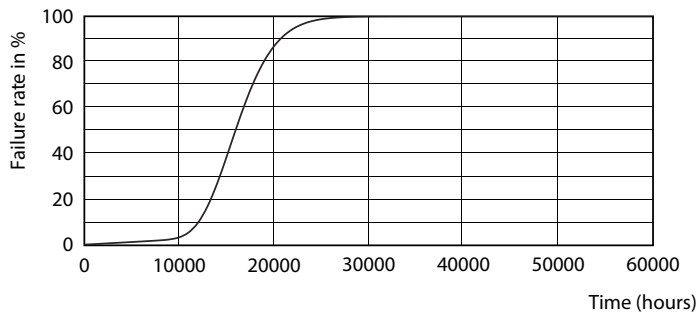

Lebensdauer

LEDbulb 40W E27 830 FR A60