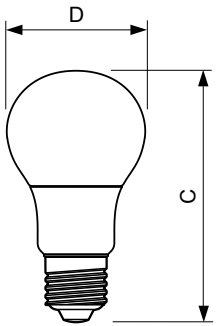

CorePro LEDbulb Glühlampenform

Temperaturkenndaten

Gehäusetemperatur (max) 85 °C

Dimmen

Dimmbar Nein

Mechanische Kenndaten

Kolbenausführung Satiniert

Kolbenform A60 [A 60mm]

Zulassungen und Anwendungseigenschaften

Energieeffizienzklasse F

Energieverbrauch kWh/1.000 Std. 8 kWh

EPREL-Registrierungsnummer 391867

Produktdaten

Gesamt-Produktcode 871869970033100

Bestell-Produktname CorePro LEDbulbND 8-60W A60E27
827 3CT/8

EAN/UPC - Produkt 8718699700348

Bestellcode 70033100

Anzahl pro Verpackung 1

SAP-Zähler - Pakete pro Außenkarton 8

SAP-Material 929001234332

Kopie Nettogewicht (Einzelteil) 0,055 kg

Abmessungsskizzen

CorePro LEDbulbND 8-60W A60E27 827 3CT/8

Product	D	C
CorePro LEDbulbND 8-60W A60E27 827 3CT/8	60 mm	110 mm