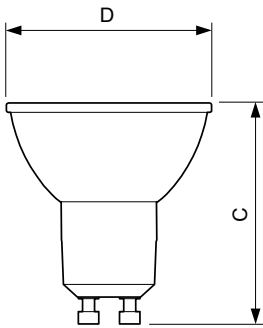

Abmessungsskizzen

MASTER LED ExpertColor 3.9-35W GU10 930 36D

Product	D	C
MASTER LED ExpertColor 3.9-35W GU10 930 36D	50 mm	54 mm

MASTER LEDspot GU10 ExpertColor

Photometrische Daten

Standard Photometric 43 Photo Lighting 8.1 Page 17