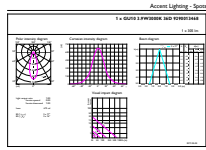

MASTER LEDspot GU10 ExpertColor

Photometrische Daten

MASTER LEDspot ExpertColor MV 35W GU10 930 36D