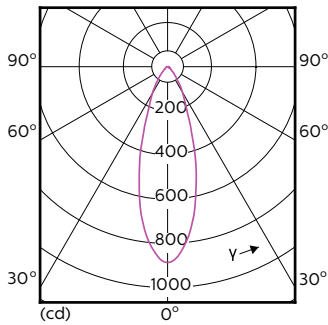

Product	D	C
MASTER LED ExpertColor 5.5-50W GU10 930 36D	50 mm	54 mm

MASTER LEDspot GU10 ExpertColor

Photometrische Daten

MASTER LEDspot ExpertColor MV 50W GU10 930 36D

MASTER LEDspot ExpertColor MV 50W GU10 930 36D