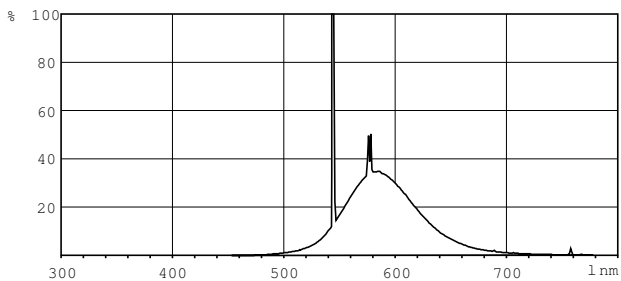

Photometrische Daten

LDPB_TL-DCOL_160-Spectral power distribution B/W