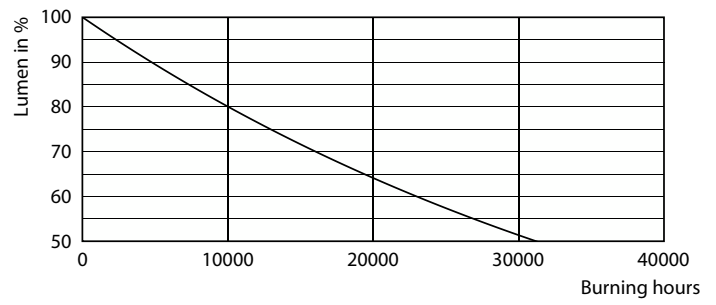

Lumen Maintenance Diagram