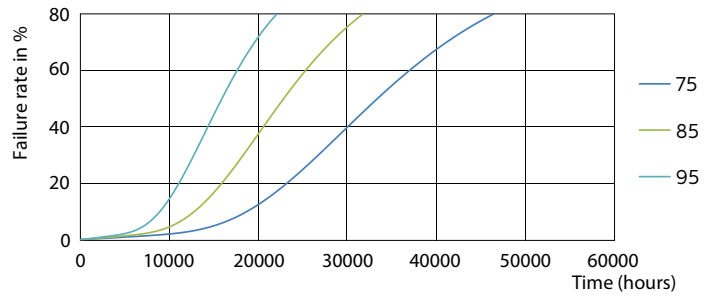

CorePro LED PLC

Lebensdauer